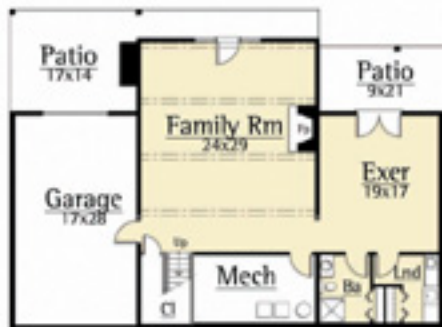

The lower level features a gracious Family Room, Exercise Rm, and Garage.

LAUREL

5,050 total square feet

Upper Level
1,364 square feet

Main Level
2,160 square feet

Lower Level
1,525 square feet

Copyright 2012 MossCreek