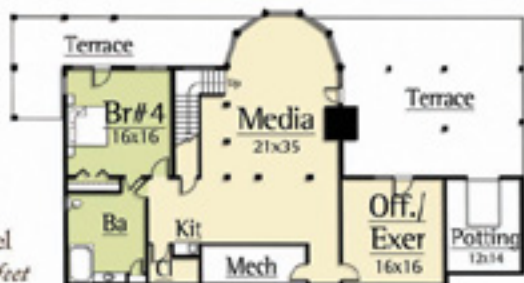

Upper Level
1,186 square feet

The main level features a Master Bedroom suite, large two story radial Great Room with exposed timber trusses and an open Kitchen/ Dining Room.

Main Level
2,014 square feet

The upper level provides two complete bedroom suites and a loft. Exterior timber detailing completes the feel of this New World Lodge.

The lower level features a media room, home office, and a fourth bedroom suite.

Lower Level
1,846 square feet

VISTA LODGE
5,046 total square feet

Copyright 2012 MossCreek