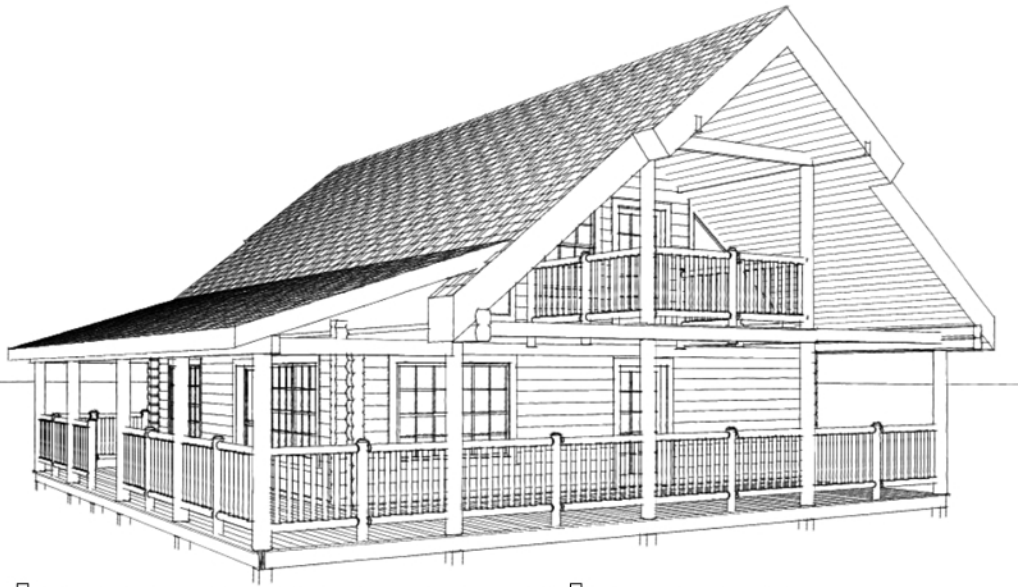

Web: www.loghomesofthesmokies.net **Email:** info@loghomesofthesmokies.net

Toll Free Phone Number: 1-(888) 586-1916

GATLINBURG

MAIN FLOOR PLAN

SECOND FLOOR PLAN