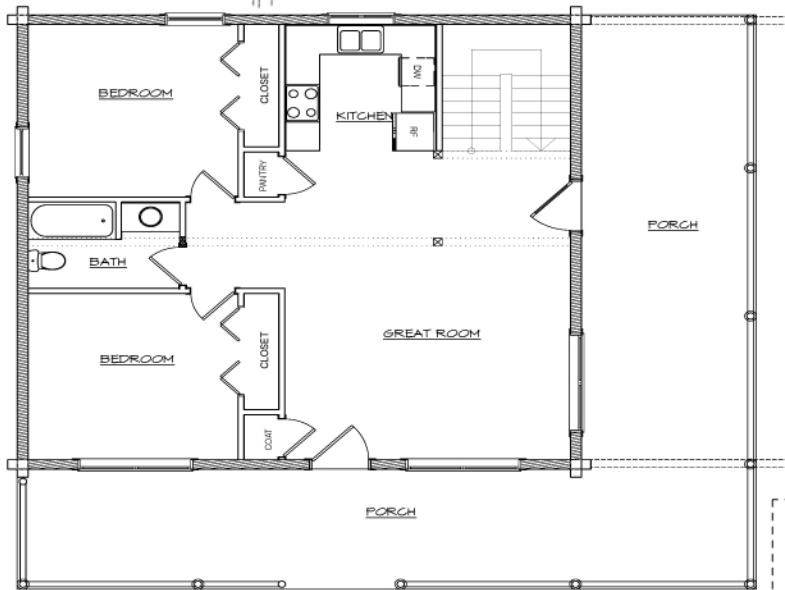

Web: www.loghomesofthesmokies.net **Email:** info@loghomesofthesmokies.net

Toll Free Phone Number: 1-(888) 586-1916

GATLINBURG

MAIN FLOOR PLAN

SECOND FLOOR PLAN