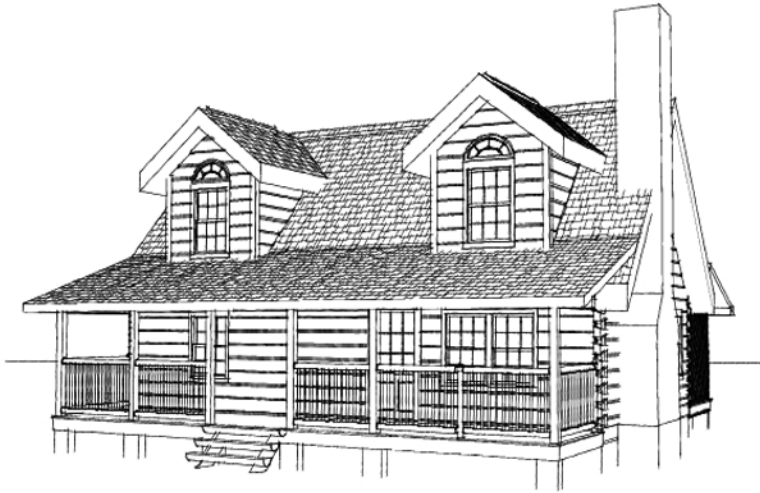

Web: www.loghomesofthesmokies.net **Email:** info@loghomesofthesmokies.net

Toll Free Phone Number: 1-(888) 586-1916

JOHNSON - B
4X8 EXPOSED BEAM ROOF