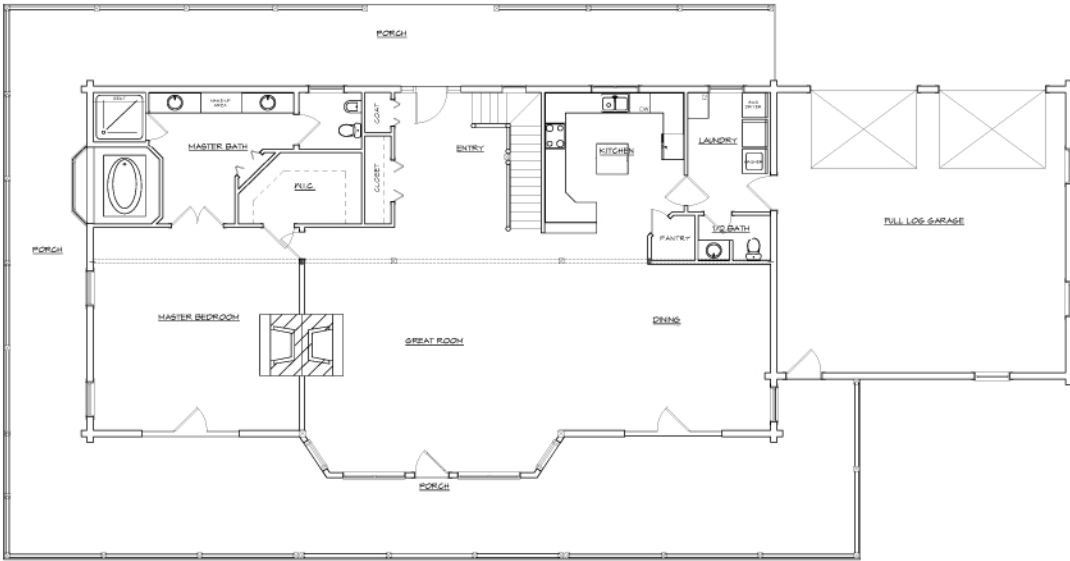

Web: www.loghomesofthesmokies.net Email: info@loghomesofthesmokies.net

Toll Free Phone Number: 1-(888) 586-1916

LECONTE

MAIN FLOOR PLAN

SECOND FLOOR PLAN