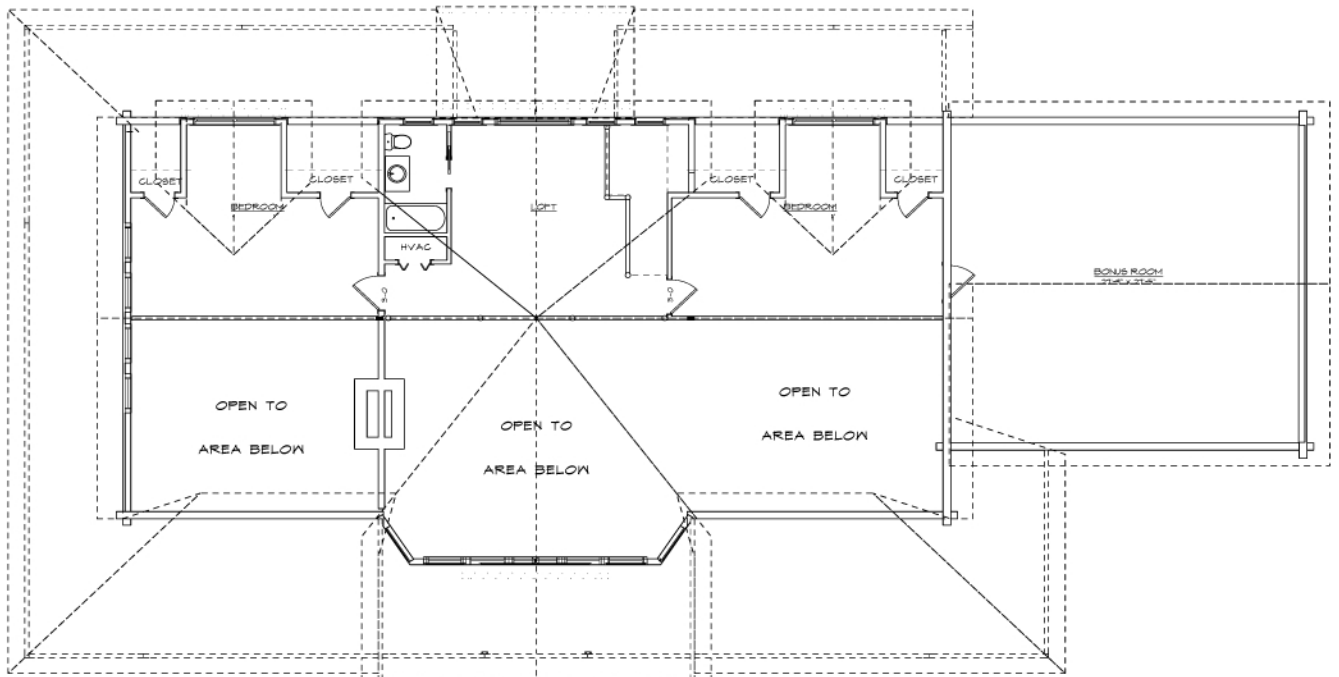

Web: www.loghomesofthesmokies.net Email: info@loghomesofthesmokies.net

Toll Free Phone Number: 1-(888) 586-1916

LECONTE

MAIN FLOOR PLAN

SECOND FLOOR PLAN