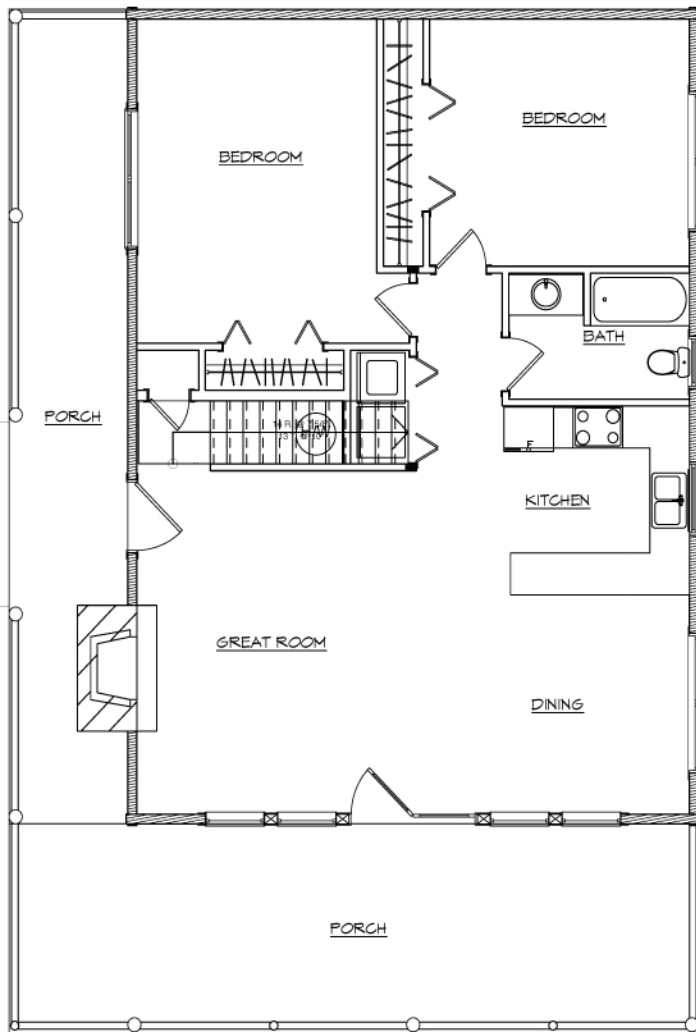

Web: www.loghomesofthesmokies.net Email: info@loghomesofthesmokies.net

Toll Free Phone Number: 1-(888) 586-1916

SMOKYVIEW

SQUARE FOOTAGE	
HEATED AREAS:	
FIRST FLOOR.....	1108
SECOND FLOOR.....	564
HEATED TOTAL.....	1672
UNHEATED AREAS:	
DECK/PORCH AREA.....	584

MAIN FLOOR

SECOND FLOOR