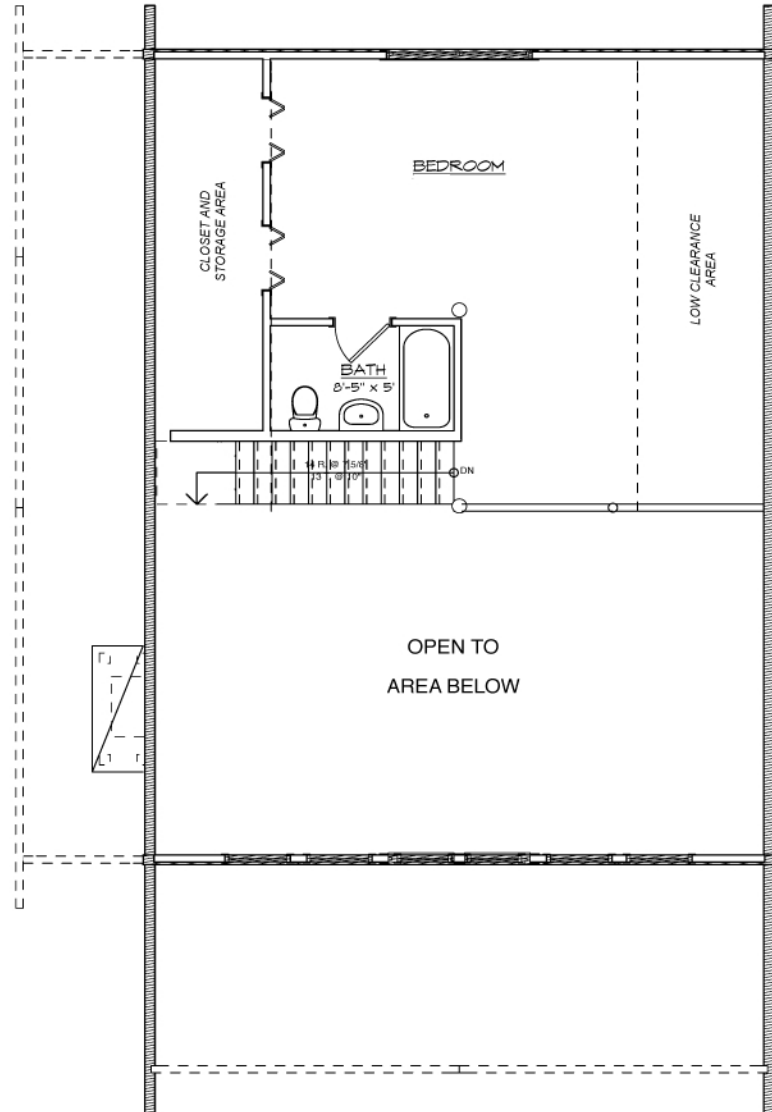

Web: www.loghomesofthesmokies.net Email: info@loghomesofthesmokies.net

Toll Free Phone Number: 1-(888) 586-1916

SMOKYVIEW

SQUARE FOOTAGE	
HEATED AREAS:	
FIRST FLOOR.....	1108
SECOND FLOOR.....	564
HEATED TOTAL.....	1672
UNHEATED AREAS:	
DECK/PORCH AREA.....	584

MAIN FLOOR

SECOND FLOOR